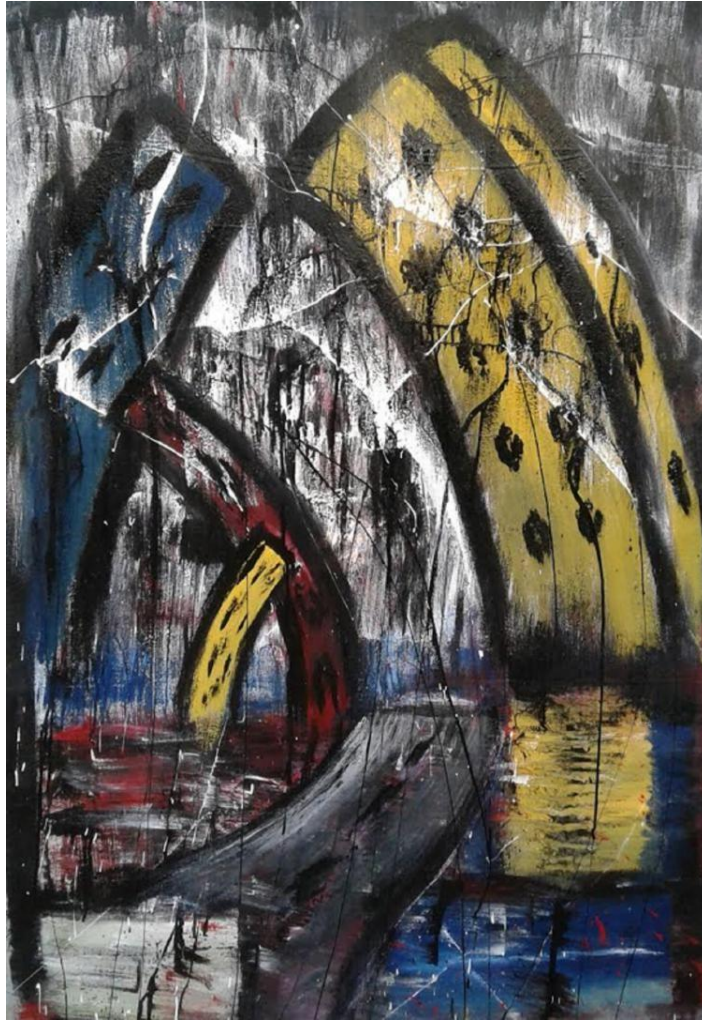

ArtToSaveLives Contemporary

Flor's "Bent" by JuanCarlos rLora

“Bent” is part of JuanCarlos’ *Sunflower* (Flor del Sol) series, diving deeper into the theme of the fragile and unstable nature of the human condition. Within the context of his parallel narrative, ‘Flor,’ this sub-series explores how our world has become increasingly misaligned, both physically and emotionally. The whimsical, colorful buildings may appear lighthearted at first glance, but their distorted, leaning structures speak to the growing instability of modern life. This unsettling lopsidedness symbolizes the current state of existence, where things feel out of balance, disconnected, and frail.

Through this contrast, JuanCarlos invites viewers to reflect on the tension between our ideals of progress and the reality of our fragile world. “Bent” evokes the complexity of human experience—beautiful yet vulnerable, bright yet skewed. It’s a striking reminder of our collective responsibility to rebuild, reconnect, and find harmony in an increasingly chaotic world.

JuanCarlos rLora

Warped World

Oil and acrylic on canvas

55 x 40 in

[Inquire](#)

Warped World powerfully captures the essence of the ongoing instability within the human condition, inviting the viewer to reflect on the fragility of our current existence. The whimsical, colorful buildings that populate the canvas are intentionally skewed and misaligned, their asymmetry serving as a visual metaphor for the imbalance and uncertainty of modern life. These distorted forms speak to the challenges we face in a world where things are often out of sync, both socially and emotionally.

Owning *Warped World* is more than simply acquiring a piece of art—it's about embracing a poignant reflection on the state of humanity and the need for balance. This painting will not only captivate the eye but also spark introspection, making it an essential addition for collectors who appreciate art with depth, meaning, and a compelling narrative.