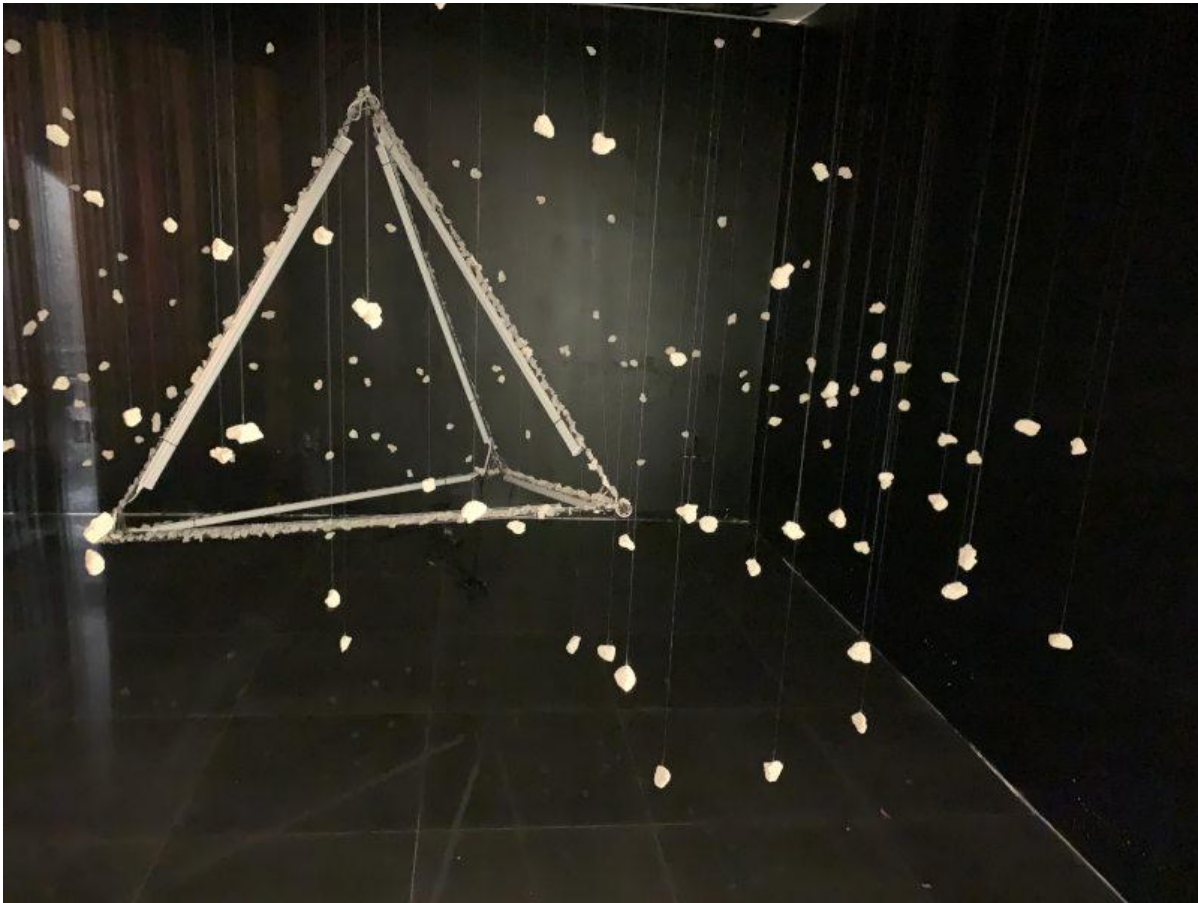

## JuanCarlos rLora Presents A Conceptual Installation at ArtToSaveLives Contemporary

Exhibition Reviews

September 21, 2022

Eli Anapur

There are five other triangles comparable to **Bermuda** on earth, with three of them over the US. As we all know from popular myths, the Bermuda Triangle is a notorious place where travelers disappear and which many consider a secret portal to some other dimension.

JuanCarlos rLora, the artist represented by ArtToSaveLives Contemporary, found this idea about portals fascinating and decided to explore the mystery and symbolism of its forms and materials in his latest installation named *Bermuda*.

## The Bermuda Installation

The piece consists of a **suspended pyramid** of neon lights and stones that seem to defy gravity. The illusion rLora is going for is to present the moment when gravity begins to turn off, and the viewer can cross through into another dimension.

The use of **stones** also has a symbolic explanation. The artist sees them as a key material for the points of entrance or exit through the doorway. Even spaceships could be made of stones, making them impossible to differentiate from other rocks in space.